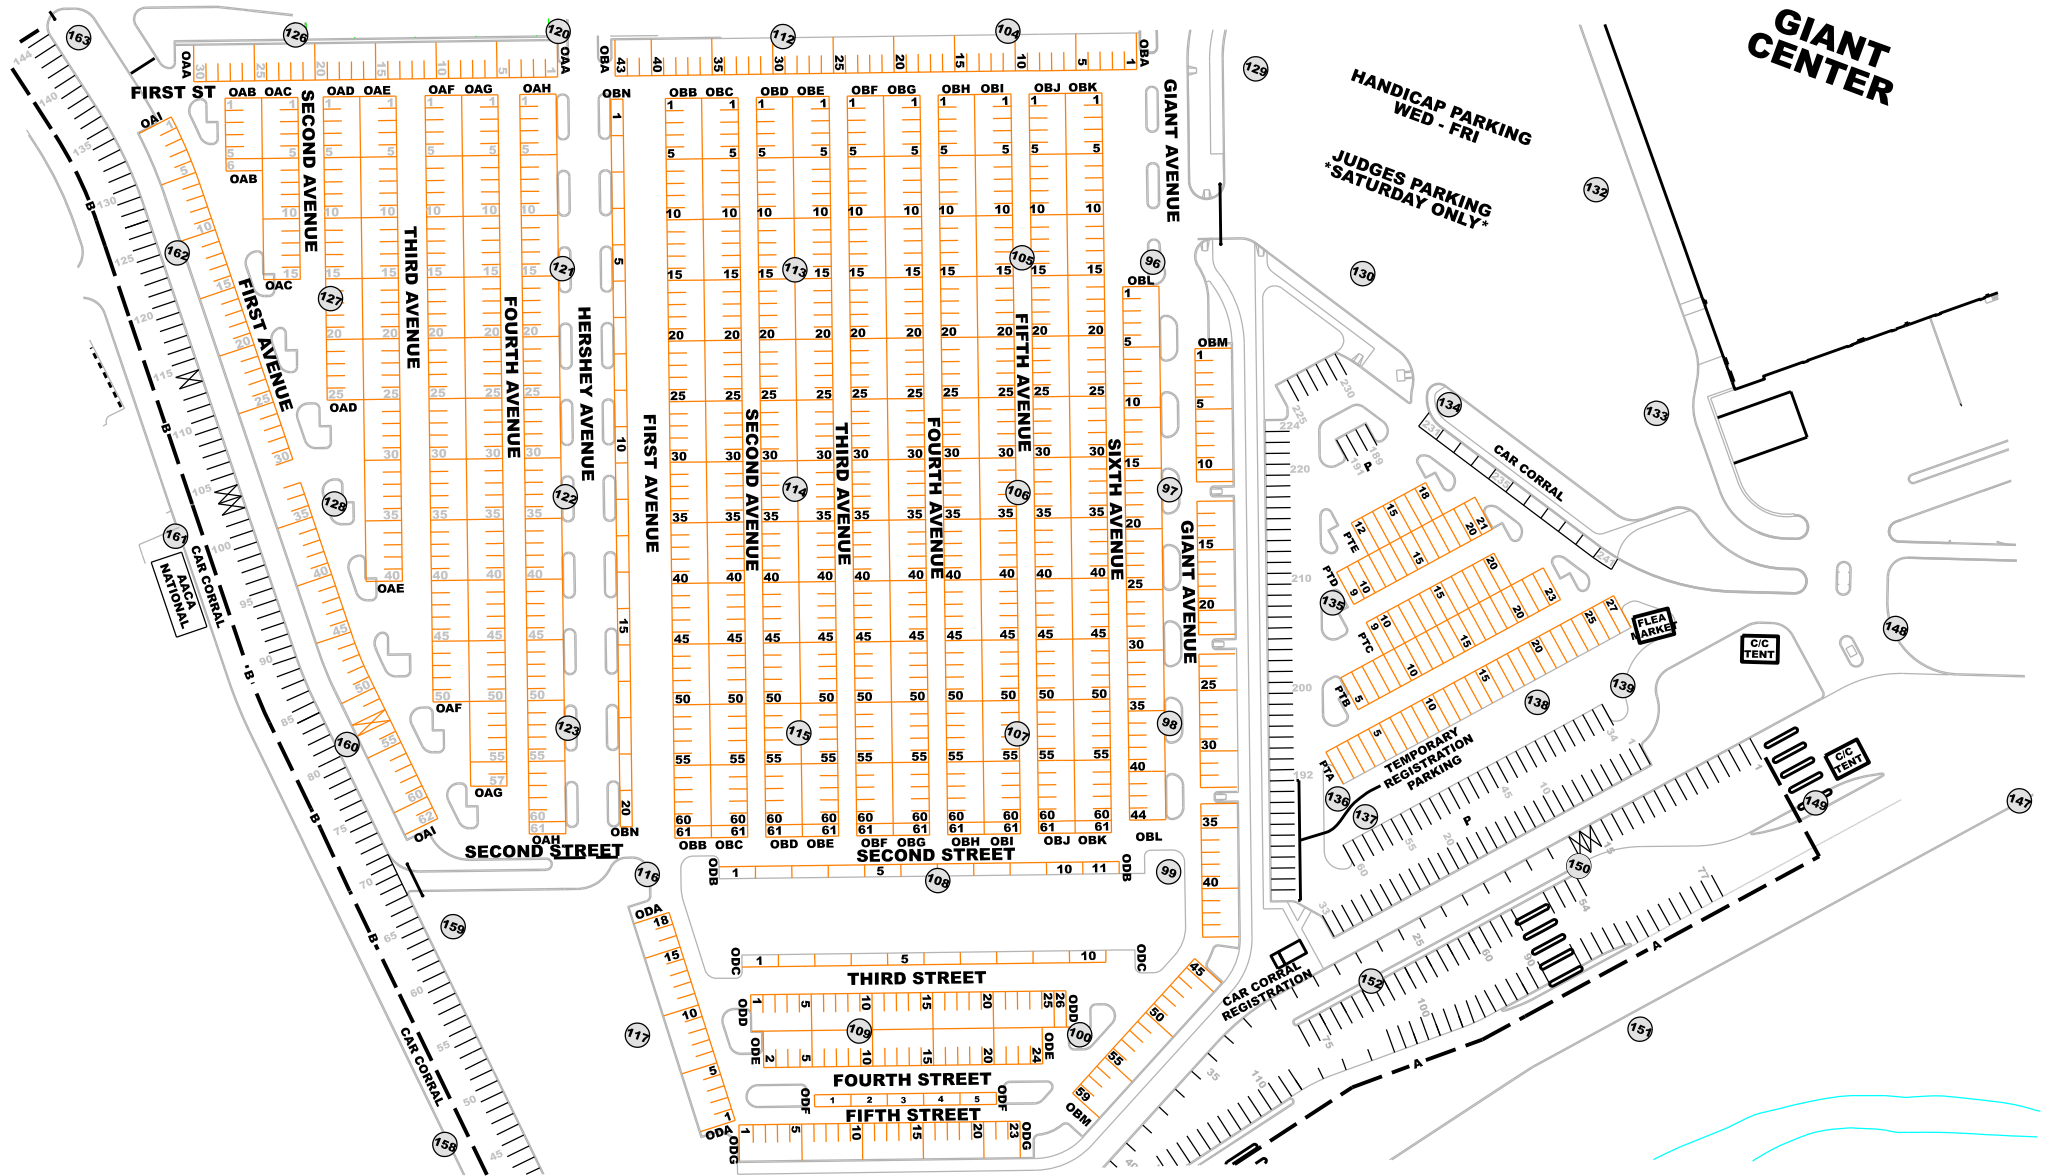

ORANGE FIELD

GIANT CENTER